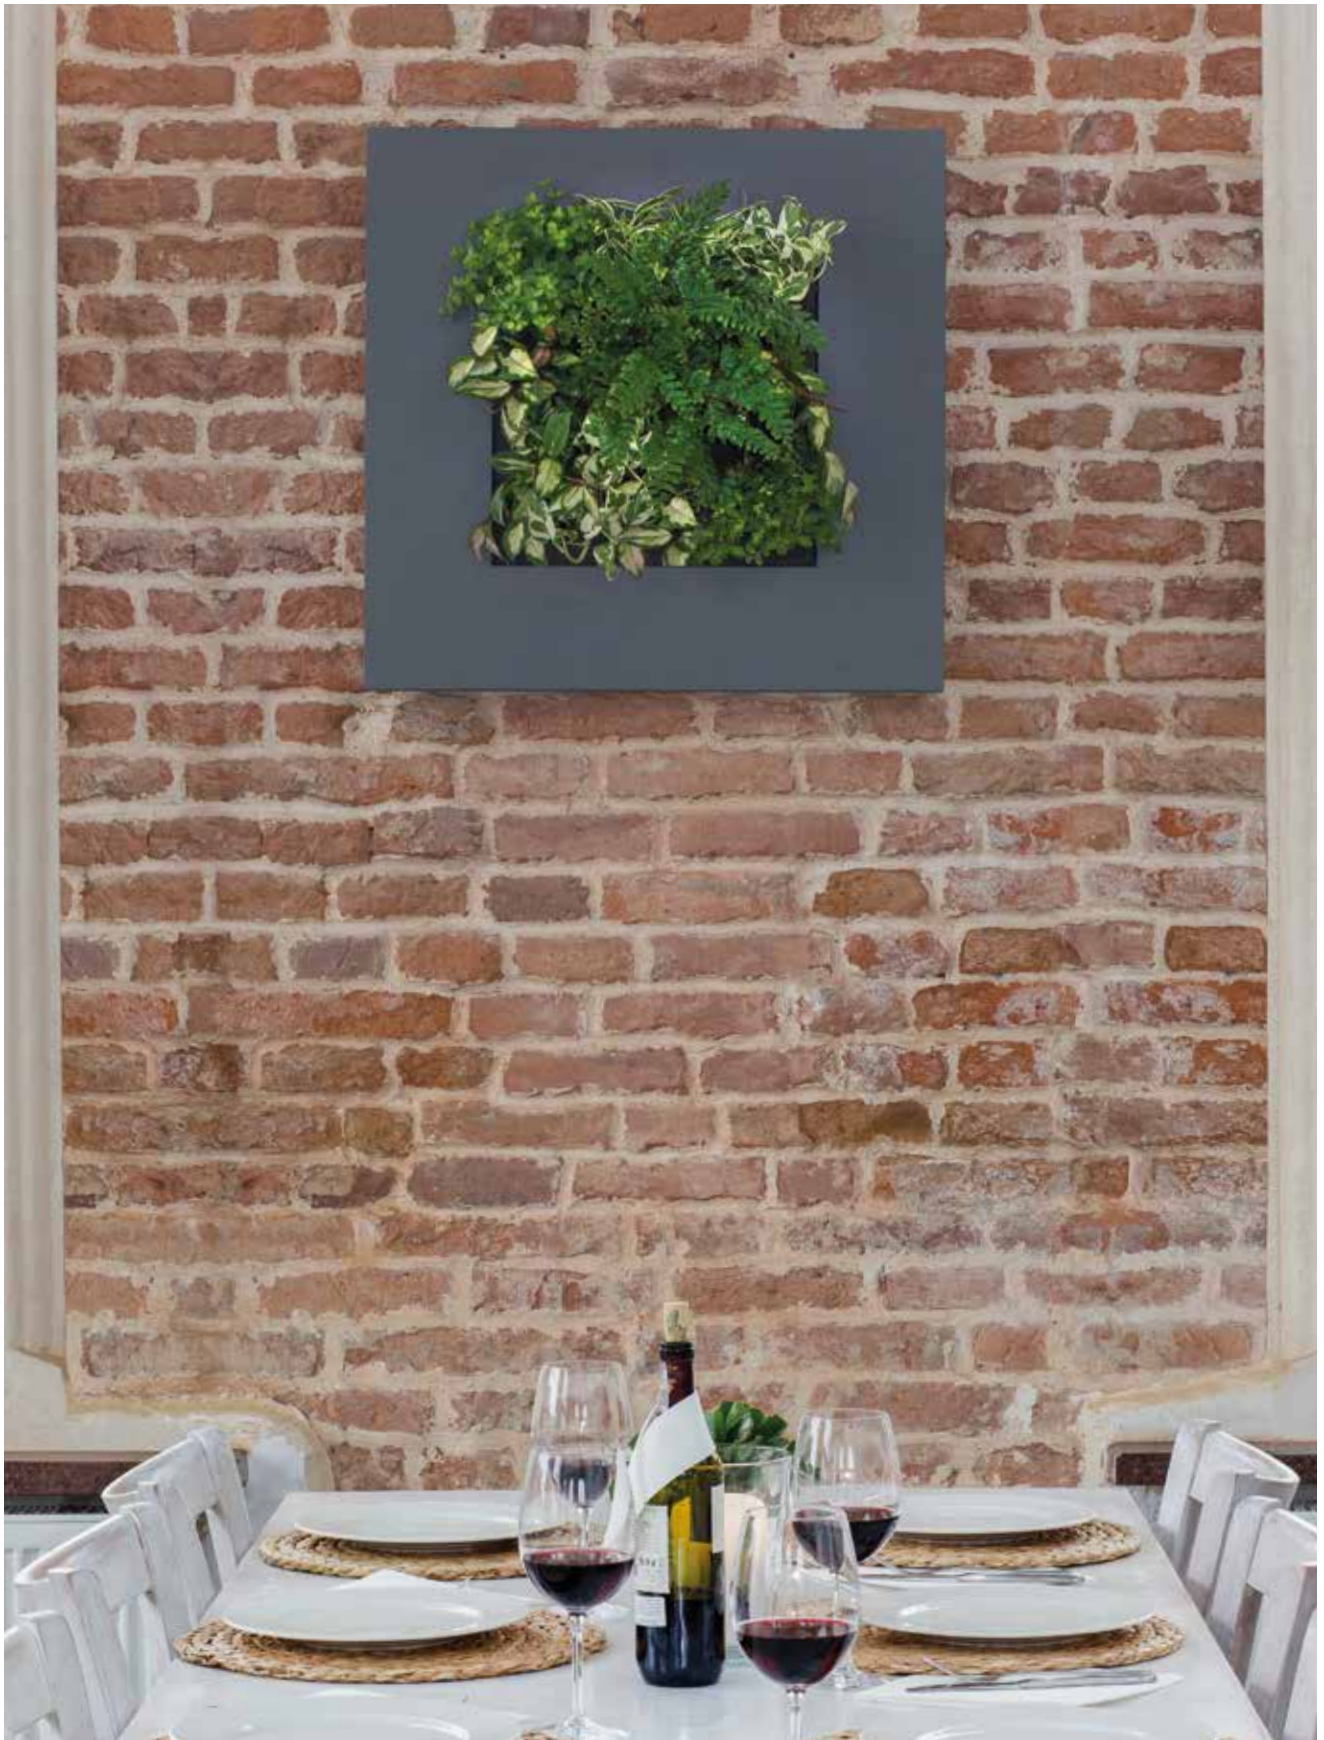

## LivePicture 1

## LivePicture 2

LivePicture 3

LivePicture 4

# LiveDivider

The LiveDivider is a designer room divider adorned with plants on both sides. LiveDivider is perfect for dividing up rooms. It creates a more pleasant ambiance, and delivers flexibility in how a room is used. LiveDivider helps create privacy and reduces environmental noise.