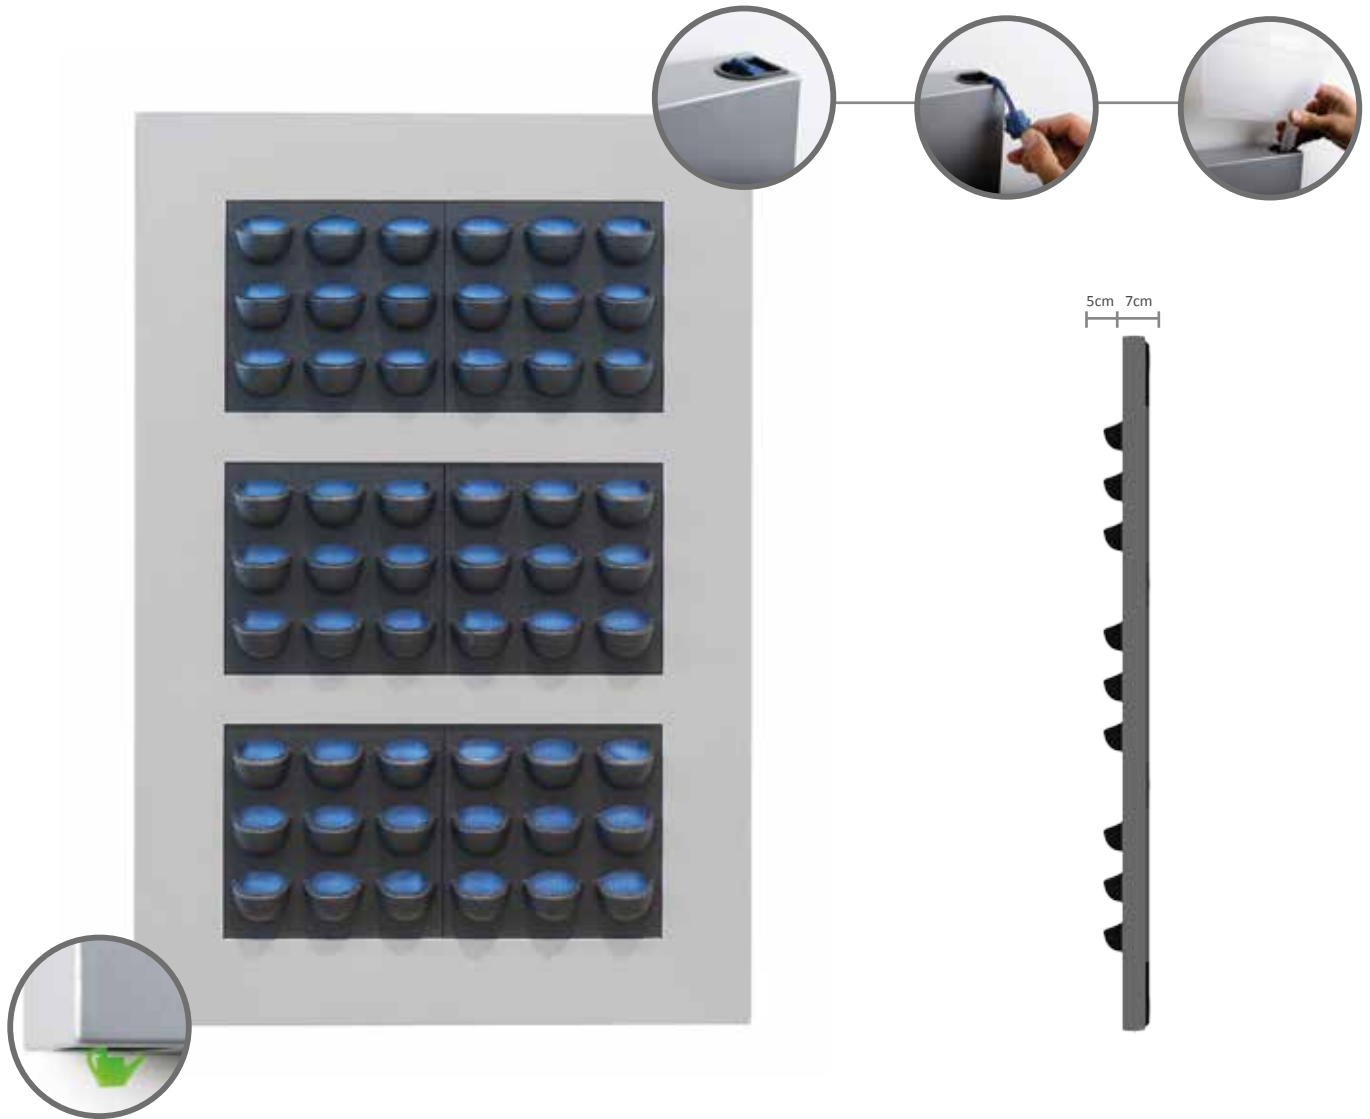

## Available Colours

White

Silver grey

Charcoal

Other (RAL) colours and personalisation with own logo, design or photo are possible on request.

LivePicture XL

## *Benefits of LivePicture*

- Exchangeable cassettes
- Water supply for 4 to 6 weeks
- Integrated watering system
- No electricity or pump required
- Quick and easy installation
- Smart and silent full and empty indicators
- Can be personalised
- Exchangeable frame
- Modern design
- Improves the room's acoustics
- Contributes to a healthy indoor climate through oxygen production and fine-dust capture

# LiveDivider

The LiveDivider is a designer room divider adorned with plants on both sides. LiveDivider is perfect for dividing up rooms. It creates a more pleasant ambiance, and delivers flexibility in how a room is used. LiveDivider helps create privacy and reduces environmental noise.

## *“A green solution to more privacy”*

LiveDivider consists of a modern metal frame on a sturdy fixed base. The frame has room for six cassettes of plants on either side, 12 cassettes in total. Thanks to the use of exchangeable plant cassettes, the plants can be changed easily and quickly to reflect the season or a special occasion.