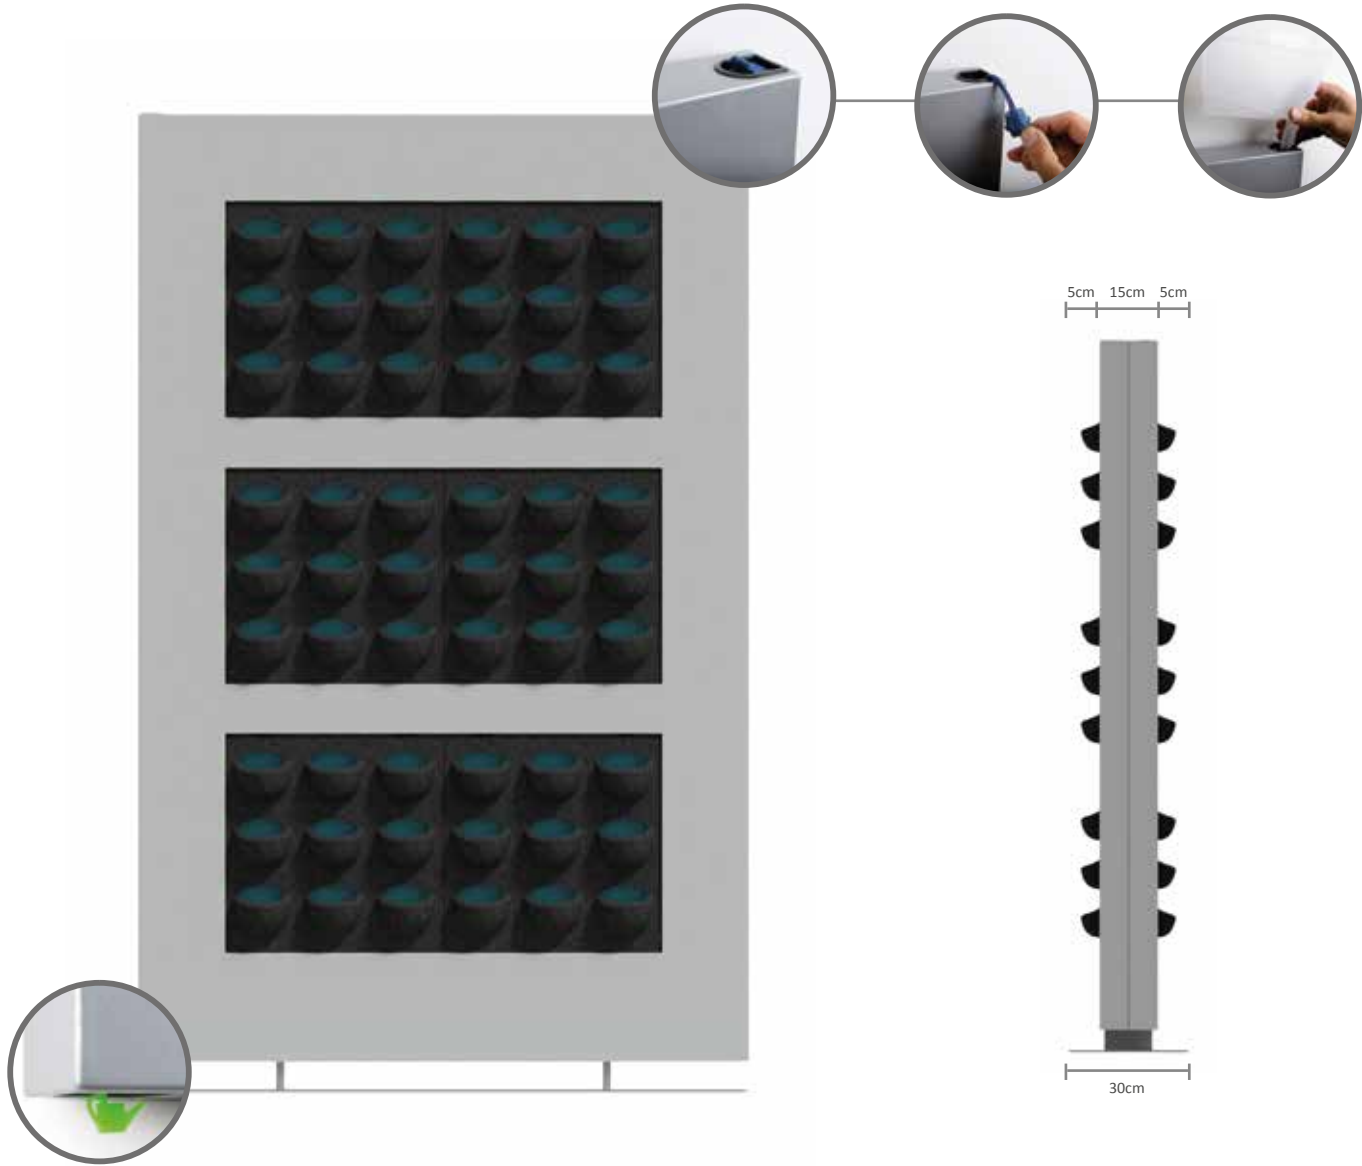

LiveDivider

Specifications of LiveDivider

Product	Size (w x h x d)	Number of cassettes	Weight (empty)	Volume (litres)
LiveDivider	112 x 180 x 15 cm	12	128 kg	77 ltr

Available Colours

White

Silver grey

Other (RAL) colours and personalisation with own logo, design or photo are possible on request.